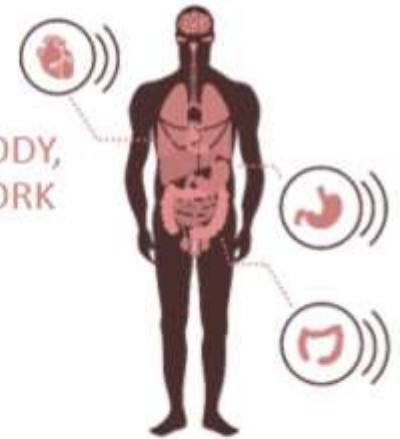

Application: The program can be used daily as needed in conjunction with any other program.

DEVITA ENERGY 8

DIGITAL WELLNESS DEVICE

«LONGEVITY» PROGRAM

Operating time - 1:15

Description: The program helps maintain high overall health levels. Protects DNA from the negative effects of electromagnetic radiation of household appliances, Internet networks and other forms of the harmful external environment. It adjusts the body to its standard, natural "sound" of solfeggio frequencies. It increases mental clarity, the level of vital energy and consciousness. It increases mental clarity, the level of vital energy and consciousness.

Application: the program can be used daily as needed in combination with the « HEALTH », «HARMONY» programs.

DELIXIR AND DEVITA ENERGY 8

DIGITAL WELLNESS DEVICE

ACTIVATES THE BODY'S SELF-REGULATION PROCESS

EACH HEALTHY BODY
HAS ITS OWN REFERENCE
ELECTROMAGNETIC
FREQUENCY OF
OSCILLATION

PSYCHOTOXINS CREATE
ENERGY BLOCKS IN THE BODY,
BLOCKING THE BODY'S WORK
AT THE PHYSICAL LEVEL

DEVITA ENERGY 8 GENERATES MULTI-FREQUENCIES THAT ELIMINATE PSYCHOSOMATIC CAUSES OF ILLNESS AND SOCIAL DISSATISFACTION. RESTORES THE HOLISTIC HARMONIOUS STATE OF THE BODY.